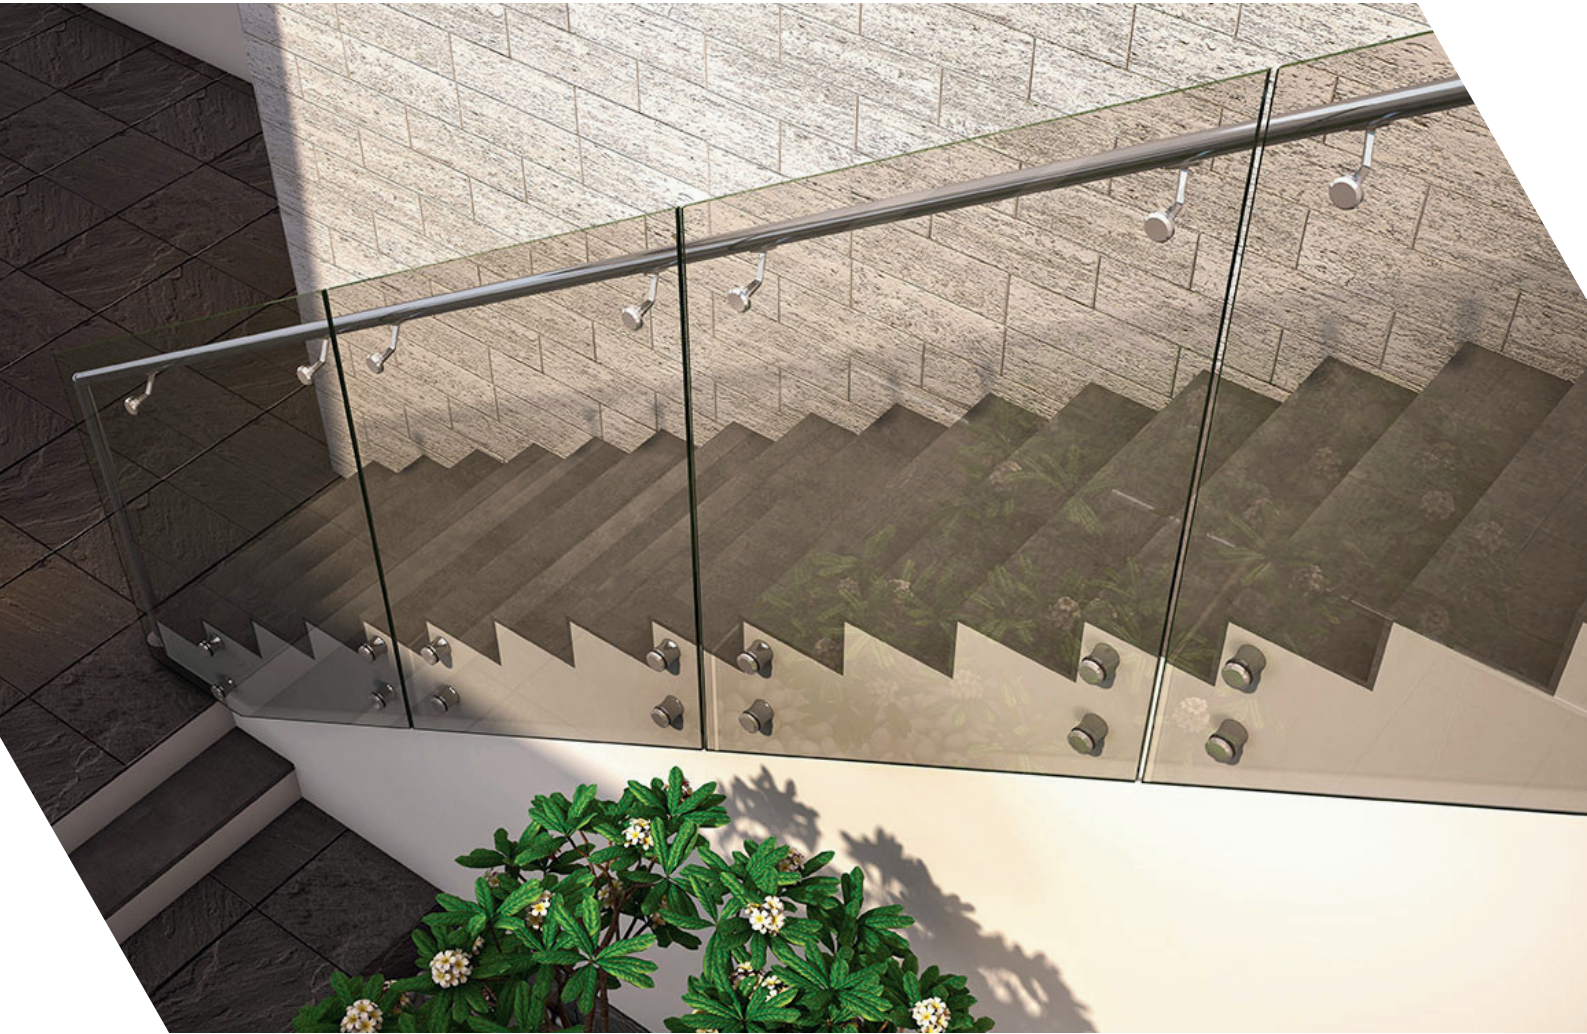

Wooden Balustrade_____	23
Glass Connector_____	26
Wall Connector_____	26
Glass Clamp_____	26
Pipe Accessories_____	27

Aluminium Railing

Aluminium Series_____	29
Ferry Type_____	30
Counseled Profile_____	31
Bracket with Cover_____	32
Continuous Profile_____	34
Bracket_____	36
Aluminium Handrails_____	37

**STAINLESS
STEEL
RAILING SYSTEM
SPIGOT**

Point Fitting

Point Fitting is used in Staircase and Balcony for Side Mounting System. It's a Frameless Design. Available in Matt, Mirror, Gold, Rose Gold, Black, Wooden Finishes.

OS-101 38mm

OS-101 50mm

OS-101 40x40

Flat Spigot

Flat Bar Spigot is used in Staircase and Balcony for Top Mounting & Side Mounting System. Available in Matt, Mirror, Gold, Rose Gold, Black, Wooden Finishes.