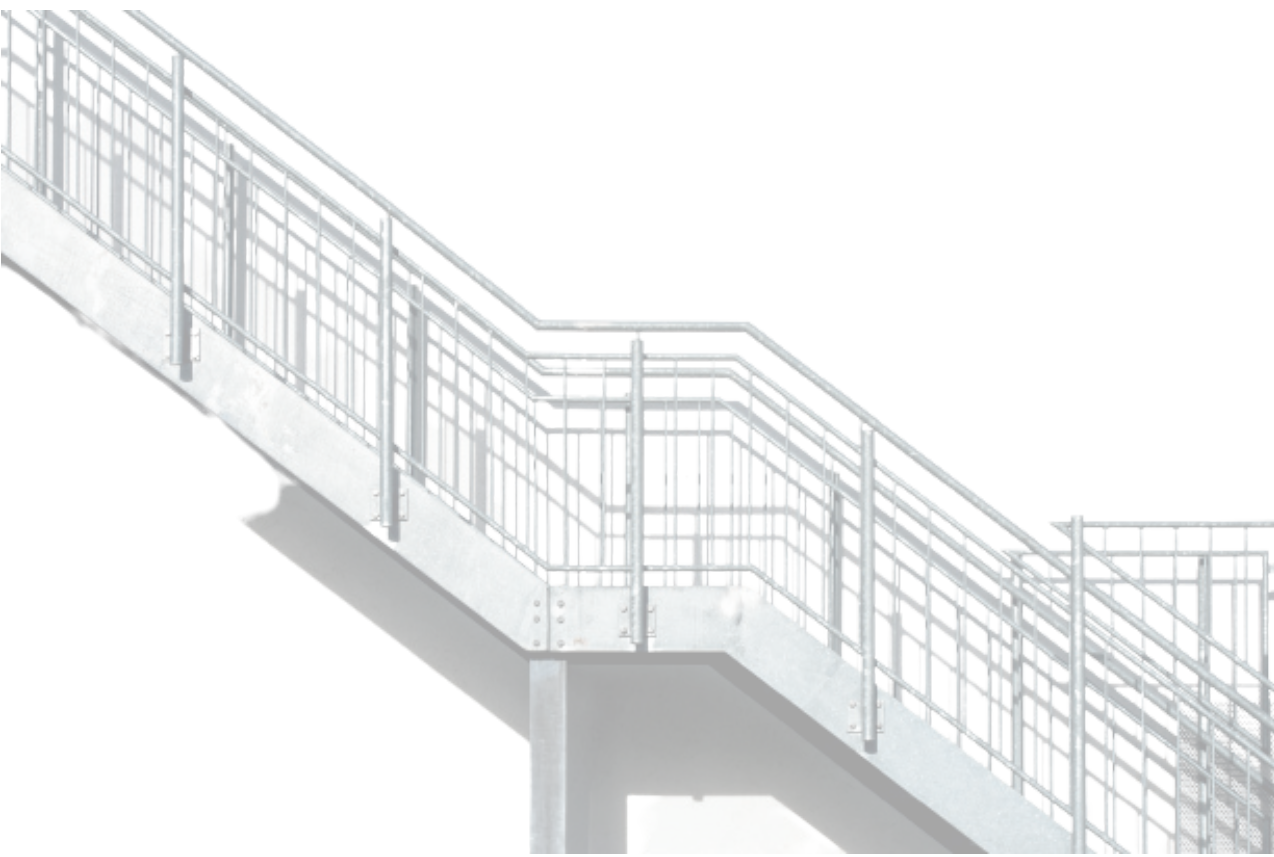

About Us:

A CORAS INDUSTRIES is a Rajkot Base Rapidly Growing Company in Premium Segment of Architectural Hardware. With a vision of Superior Quality Long Lasting Durability in this category. Since Inspection CORAS INDUSTRIES has always fullfil Global Technical Parameters.

Our Vision:

Committed to the Best Quality of Architectural Glass Hardware Fittings & Modular Railing Systems, Increase The Products Tree and to Work Dexterously for Existing and Future Demands.

Our Mission:

Architectural Hardware Production is Our Passion. We Continuously Update The our Products by : Knowledge, Innovation, Team Work, Experience and Be The Complete and Creative Solution Provider in the Architectural Hardware World.