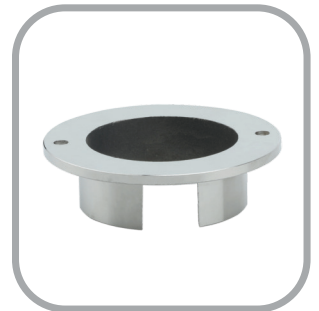

Available in 38mm, 42mm & 50mm

38mm Handrails

42mm Handrails

50mm Handrails

Wall Console

Modular Bend

90 Degree Fix Bend

Handrail Joints

Endcap

Square Handrails

Available in 40x40 mm & 50x50 mm

40x40mm Handrails

50x50 mm Handrails

Wall Consile

Modular Bend

90 Degree Fix Bend